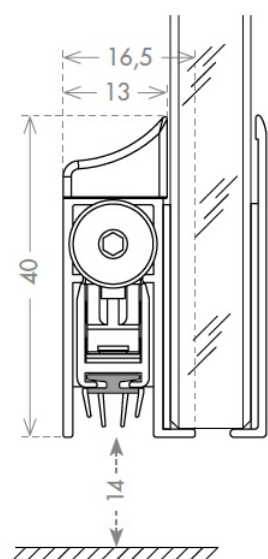

PRODUCT SHEET

Description:

Drop Down Black Alu Profile,"B" ,F/Glass Doors, 830mm, W/Ad- hesive Tape, 40mm Profile Height, 14mm Drop Function,, Can be shorten, 150mm on the opposite Side to the Plunger,, Tested to 200.000 closing Cycles, Anodized Finish,, Balloon Silicon Seal (B)

Item number:

15.22.649-4

Units	Box	Carton	HS Code	Barcode
Set			8302415000	 5704866514934

PLUNGER TYPE

SEALS

B

SISO A/S

Mileparken 11
DK-2740 Skovlunde
Denmark
VAT: DK 24786013